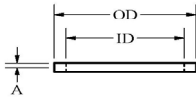

Parts and Accessories

Brass ODS to Rotolock Adapter

Catalog Number	IDS	ODS	Thread	A
50-400	5/8"	7/8"	1"-14	1-5/16"
50-401	5/8"	7/8"	1-1/4" - 12	1-9/16"
50-402	7/8"	1-1/8"	1-1/4" - 12	1-9/16"
50-403	1-1/8"	1-3/8"	1-1/4" - 12	1-9/16"
50-404	1-1/8"	1-3/8"	1-3/4" - 12	1-11/16"
50-405	1-3/8"	1-5/8"	1-3/4" - 12	1-11/16"
50-406	1-5/8"	1-7/8"	1-3/4" - 12	1-11/16"

Liquid Level Gauges

Catalog Number	Vessel OD
LLG-6	6.625"
LLG-8	8.625"
LLG-10	10.75"
LLG-12	12.75"
LLG-14	14"
LLG-16	16"
LLG-18	18"
LLG-20	20"
LLG-24	24"

Teflon Gasket

Catalog Number	ID	OD	A	Use With Thread
100-004	7/16"	9/16"	1/16"	3/4" - 16
100-005	5/8"	3/4"	1/16"	1" - 14
100-022	7/8"	1"	1/16"	1-1/4" - 12
100-024	1-3/8"	1-1/2"	1/16"	1-3/4" - 12

Rotolock Valves

Catalog Number	IDS	Thread	Gauge Loc.	Body Size	A	B	C	D	E
50-002	3/8" Flare	3/4" - 16	Top	3/4" Hex	3-23/32"	1-17/32"	1-3/16"	25/32"	1"
50-003	1/2" Flare	1" - 14	Top	7/8" sq	4-1/8"	1-23/32"	1-5/16"	3/4"	1-1/16"
50-037	5/8" Flare	1" - 14	Top	7/8" sq	4-3/8"	1-31/32"	1-9/16"	3/4"	1-1/16"
50-018	1/2" ods	1" - 14	Right	7/8" sq	4-1/32"	1-5/8"	1-7/32"	3/4"	1-1/16"
50-019	5/8" ods	1" - 14	Right	7/8" sq	4-9/32"	1-7/8"	1-15/32"	3/4"	1-1/16"
50-034	7/8" ods	1-1/4" - 12	Right	1-1/8" sq	5-3/8"	2-11/32"	1-11/16"	31/32"	1-3/16"
50-042	1-1/8" ods	1-1/4" - 12	Right	1-1/8" sq	5-3/8"	2-19/32"	1-15/32"	31/32"	1-3/16"
50-043	1-3/8" ods	1-3/4" - 12	Right	1-1/8" sq	7-3/16"	3-5/16"	2-15/32"	1-3/16"	1-5/16"