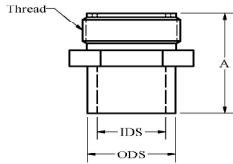

Parts and Accessories

Brass ODS to Rotolock Adapter

Catalog Number	IDS	ODS	Thread	A
50-400	5/8"	7/8"	1"-14	1-5/16"
50-401	5/8"	7/8"	1-1/4" - 12	1-9/16"
50-402	7/8"	1-1/8"	1-1/4" - 12	1-9/16"
50-403	1-1/8"	1-3/8"	1-1/4" - 12	1-9/16"
50-404	1-1/8"	1-3/8"	1-3/4" - 12	1-11/16"
50-405	1-3/8"	1-5/8"	1-3/4" - 12	1-11/16"
50-406	1-5/8"	1-7/8"	1-3/4" - 12	1-11/16"

Liquid Level Gauges

Catalog Number	Vessel OD
LLG-6	6.625"
LLG-8	8.625"
LLG-10	10.75"
LLG-12	12.75"
LLG-14	14"
LLG-16	16"
LLG-18	18"
LLG-20	20"
LLG-24	24"

Teflon Gasket

Catalog Number	ID	OD	A	Use With Thread
100-004	7/16"	9/16"	1/16"	3/4" - 16
100-005	5/8"	3/4"	1/16"	1" - 14
100-022	7/8"	1"	1/16"	1-1/4" - 12
100-024	1-3/8"	1-1/2"	1/16"	1-3/4" - 12

Rotolock Valves

Catalog Number	IDS	Thread	Gauge Loc.	Body Size	A	B	C	D	E
50-002	3/8" Flare	3/4" - 16	Top	3/4" Hex	3-23/32"	1-17/32"	1-3/16"	25/32"	1"
50-003	1/2" Flare	1" - 14	Top	7/8" sq	4-1/8"	1-23/32"	1-5/16"	3/4"	1-1/16"
50-037	5/8" Flare	1" - 14	Top	7/8" sq	4-3/8"	1-31/32"	1-9/16"	3/4"	1-1/16"
50-018	1/2" ods	1" - 14	Right	7/8" sq	4-1/32"	1-5/8"	1-7/32"	3/4"	1-1/16"
50-019	5/8" ods	1" - 14	Right	7/8" sq	4-9/32"	1-7/8"	1-15/32"	3/4"	1-1/16"
50-034	7/8" ods	1-1/4" - 12	Right	1-1/8" sq	5-3/8"	2-11/32"	1-11/16"	31/32"	1-3/16"
50-042	1-1/8" ods	1-1/4" - 12	Right	1-1/8" sq	5-3/8"	2-19/32"	1-15/32"	31/32"	1-3/16"
50-043	1-3/8" ods	1-3/4" - 12	Right	1-1/8" sq	7-3/16"	3-5/16"	2-15/32"	1-3/16"	1-5/16"