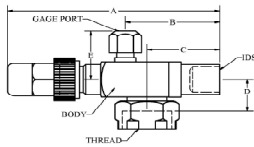

Parts and Accessories

Brass ODS to Rotolock Adapter

Catalog Number	IDS	ODS	Thread	A
50-400	5/8"	7/8"	1"-14	1-5/16"
50-401	5/8"	7/8"	1-1/4" - 12	1-9/16"
50-402	7/8"	1-1/8"	1-1/4" - 12	1-9/16"
50-403	1-1/8"	1-3/8"	1-1/4" - 12	1-9/16"
50-404	1-1/8"	1-3/8"	1-3/4" - 12	1-11/16"
50-405	1-3/8"	1-5/8"	1-3/4" - 12	1-11/16"
50-406	1-5/8"	1-7/8"	1-3/4" - 12	1-11/16"

Liquid Level Gauges

Catalog Number	Vessel OD
LLG-6	6.625"
LLG-8	8.625"
LLG-10	10.75"
LLG-12	12.75"
LLG-14	14"
LLG-16	16"
LLG-18	18"
LLG-20	20"
LLG-24	24"

Teflon Gasket

Catalog Number	ID	OD	A	Use With Thread
100-004	7/16"	9/16"	1/16"	3/4" - 16
100-005	5/8"	3/4"	1/16"	1" - 14
100-022	7/8"	1"	1/16"	1-1/4" - 12
100-024	1-3/8"	1-1/2"	1/16"	1-3/4" - 12

Rotolock Valves

Catalog Number	IDS	Thread	Gauge Loc.	Body Size	A	B	C	D	E
50-002	3/8" Flare	3/4" - 16	Top	3/4" Hex	3-23/32"	1-17/32"	1-3/16"	25/32"	1"
50-003	1/2" Flare	1" - 14	Top	7/8" sq	4-1/8"	1-23/32"	1-5/16"	3/4"	1-1/16"
50-037	5/8" Flare	1" - 14	Top	7/8" sq	4-3/8"	1-31/32"	1-9/16"	3/4"	1-1/16"
50-018	1/2" ods	1" - 14	Right	7/8" sq	4-1/32"	1-5/8"	1-7/32"	3/4"	1-1/16"
50-019	5/8" ods	1" - 14	Right	7/8" sq	4-9/32"	1-7/8"	1-15/32"	3/4"	1-1/16"
50-034	7/8" ods	1-1/4" - 12	Right	1-1/8" sq	5-3/8"	2-11/32"	1-11/16"	31/32"	1-3/16"
50-042	1-1/8" ods	1-1/4" - 12	Right	1-1/8" sq	5-3/8"	2-19/32"	1-15/32"	31/32"	1-3/16"
50-043	1-3/8" ods	1-3/4" - 12	Right	1-1/8" sq	7-3/16"	3-5/16"	2-15/32"	1-3/16"	1-5/16"